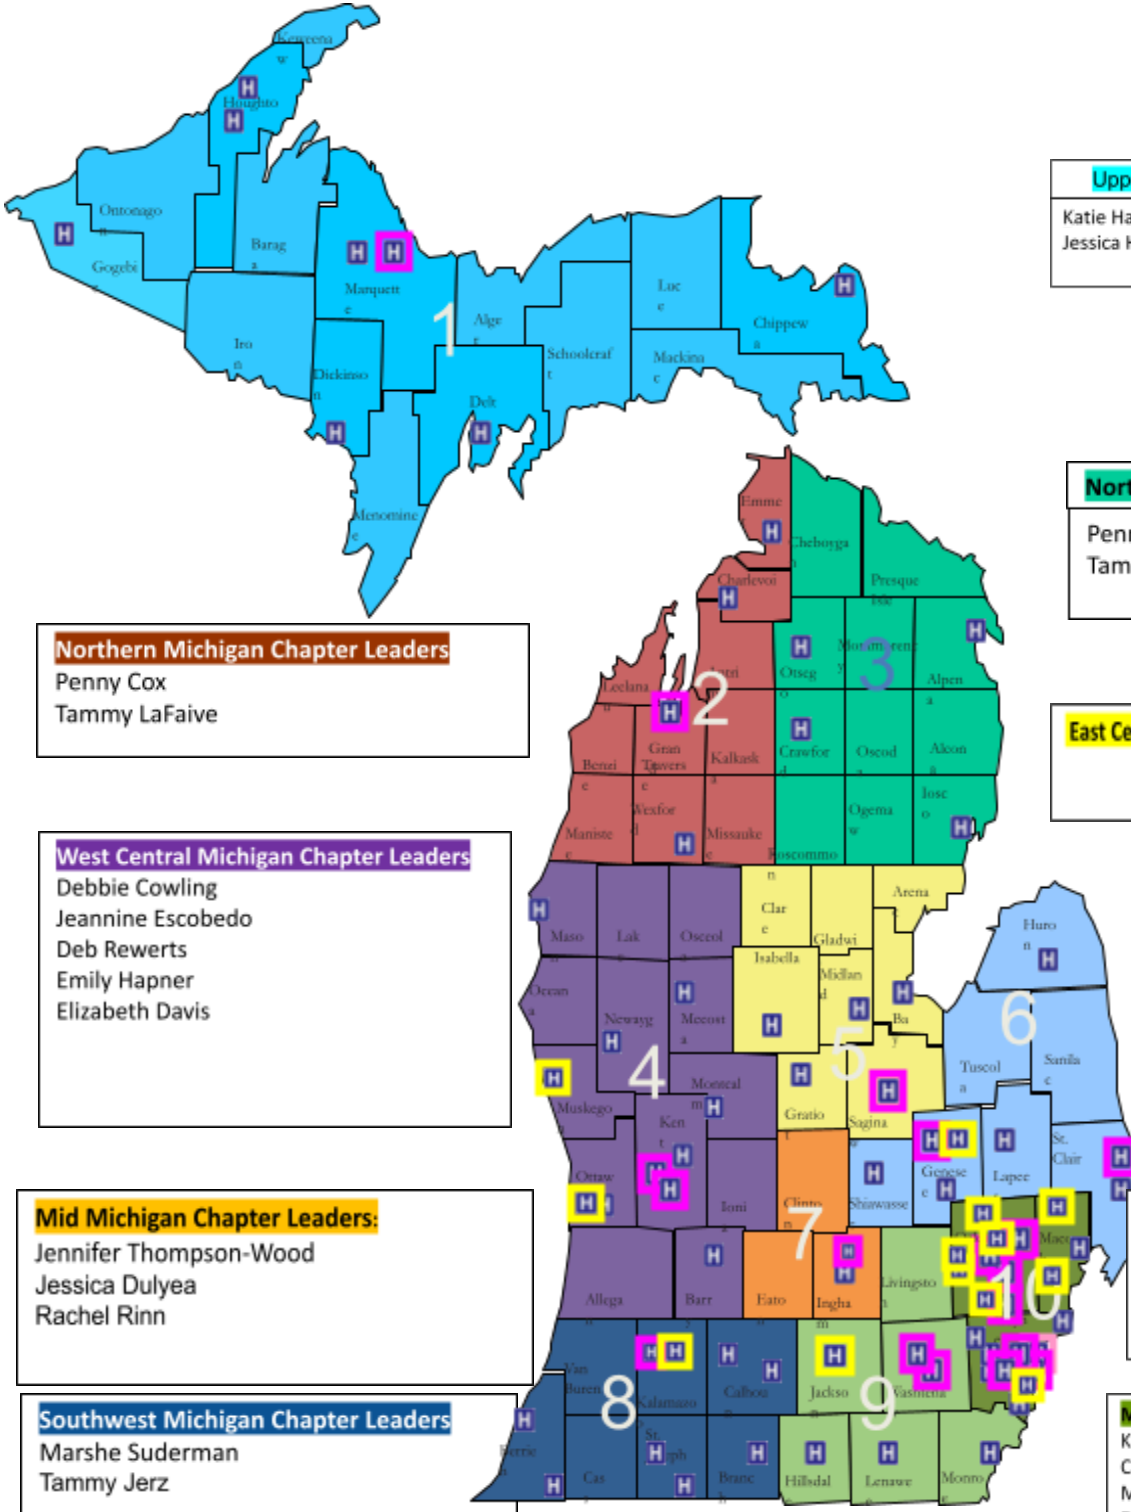

2024 AWHONN Michigan Chapters Map

SECTION CHAIR
Nichole Rekowski

SECTION SECRETARY/TREASURER
Debbie Cowling

Upper Peninsula Chapter Leaders

Katie Halvorsen
Jessica Heyrman

Northern Michigan Chapter Leaders

Penny Cox
Tammy LaFaive

Northern Michigan Chapter Leaders

Penny Cox
Tammy LaFaive

East Central Michigan Chapter Leaders

West Central Michigan Chapter Leaders

Debbie Cowling
Jeannine Escobedo
Deb Rewerts
Emily Hapner
Elizabeth Davis

GLS Chapter Leaders

Rebecca (Becky) Hoyt
Shawn Mahfet

Mid Michigan Chapter Leaders:

Jennifer Thompson-Wood
Jessica Dulyea
Rachel Rinn

South Eastern Chapter Leaders

Nichole Rekowski
Madonna Ladouceur

Southwest Michigan Chapter Leaders

Marshe Suderman
Tammy Jerz

Huron River Chapter Leaders

Michelle Amstutz
Leslie Beaster
Allie McCague
Danielle Suhy
Shay Day

Metro Detroit Chapter Leaders

Kate Balten
Cheryl Bellamy
Marilyn Bush
Edith Combs
Mesha Farrington
Kathy Moore