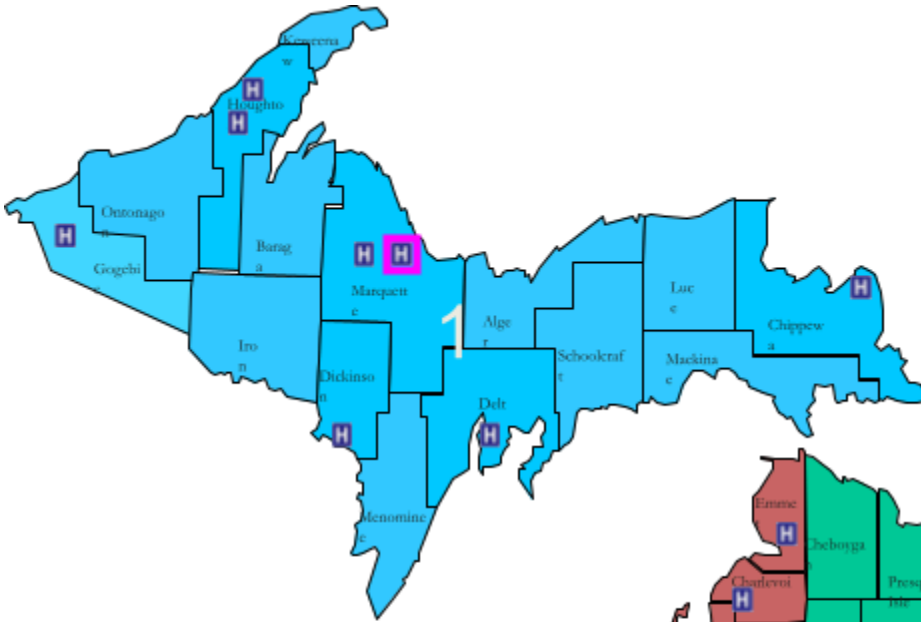

2024 AWHONN Michigan Chapters Map

SECTION CHAIR
Nichole Rekowski

SECTION SECRETARY/TREASURER
Debbie Cowling

Upper Peninsula Chapter Leaders

Katie Halvorsen
Jessica Heyrman

Northern Michigan Chapter Leaders

Penny Cox
Tammy LaFaive

Northern Michigan Chapter Leaders

Penny Cox
Tammy LaFaive

East Central Michigan Chapter Leaders

West Central Michigan Chapter Leaders

Debbie Cowling
Jeannine Escobedo
Deb Rewerts
Emily Hapner
Elizabeth Davis
Autumn Mels

GLS Chapter Leaders

Rebecca (Becky) Hoyt

Mid Michigan Chapter Leaders:

Jennifer Thompson-Wood
Jessica Dulyea
Rachel Rinn

South Eastern Chapter Leaders

Nichole Rekowski
Madonna Ladouceur

Southwest Michigan Chapter Leaders