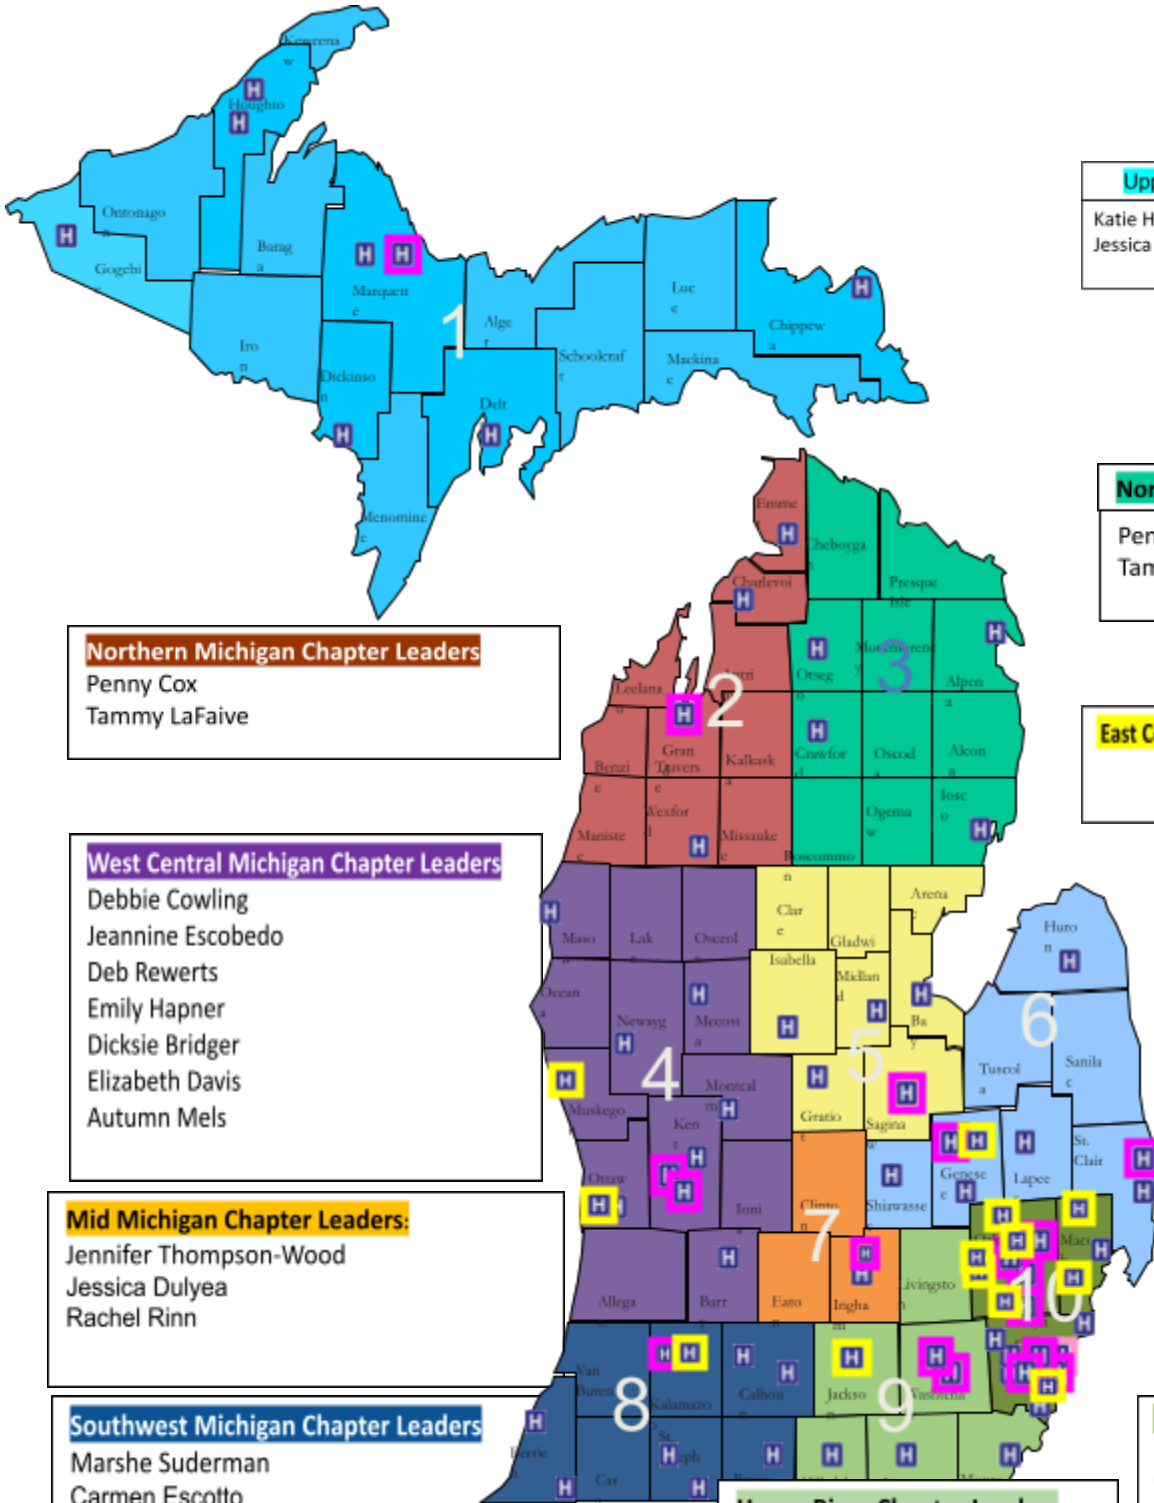

2024 AWHONN Michigan Chapters Map

SECTION CHAIR
Nichole Rekowski

SECTION SECRETARY/TREASURER
Debbie Cowling

Upper Peninsula Chapter Leaders

Katie Halvorsen
Jessica Heyrman

Northern Michigan Chapter Leaders

Penny Cox
Tammy LaFaive

Northern Michigan Chapter Leaders

Penny Cox
Tammy LaFaive

East Central Michigan Chapter Leaders

GLS Chapter Leaders

Rebecca (Becky) Hoyt

West Central Michigan Chapter Leaders

Debbie Cowling
Jeannine Escobedo
Deb Rewerts
Emily Hapner
Dicksie Bridger
Elizabeth Davis
Autumn Mels

Mid Michigan Chapter Leaders:

Jennifer Thompson-Wood
Jessica Dulyea
Rachel Rinn

South Eastern Chapter Leaders

Nichole Rekowski
Madonna Ladouceur

Southwest Michigan Chapter Leaders

Marshe Suderman
Carmen Escotto
Tammy Jerz